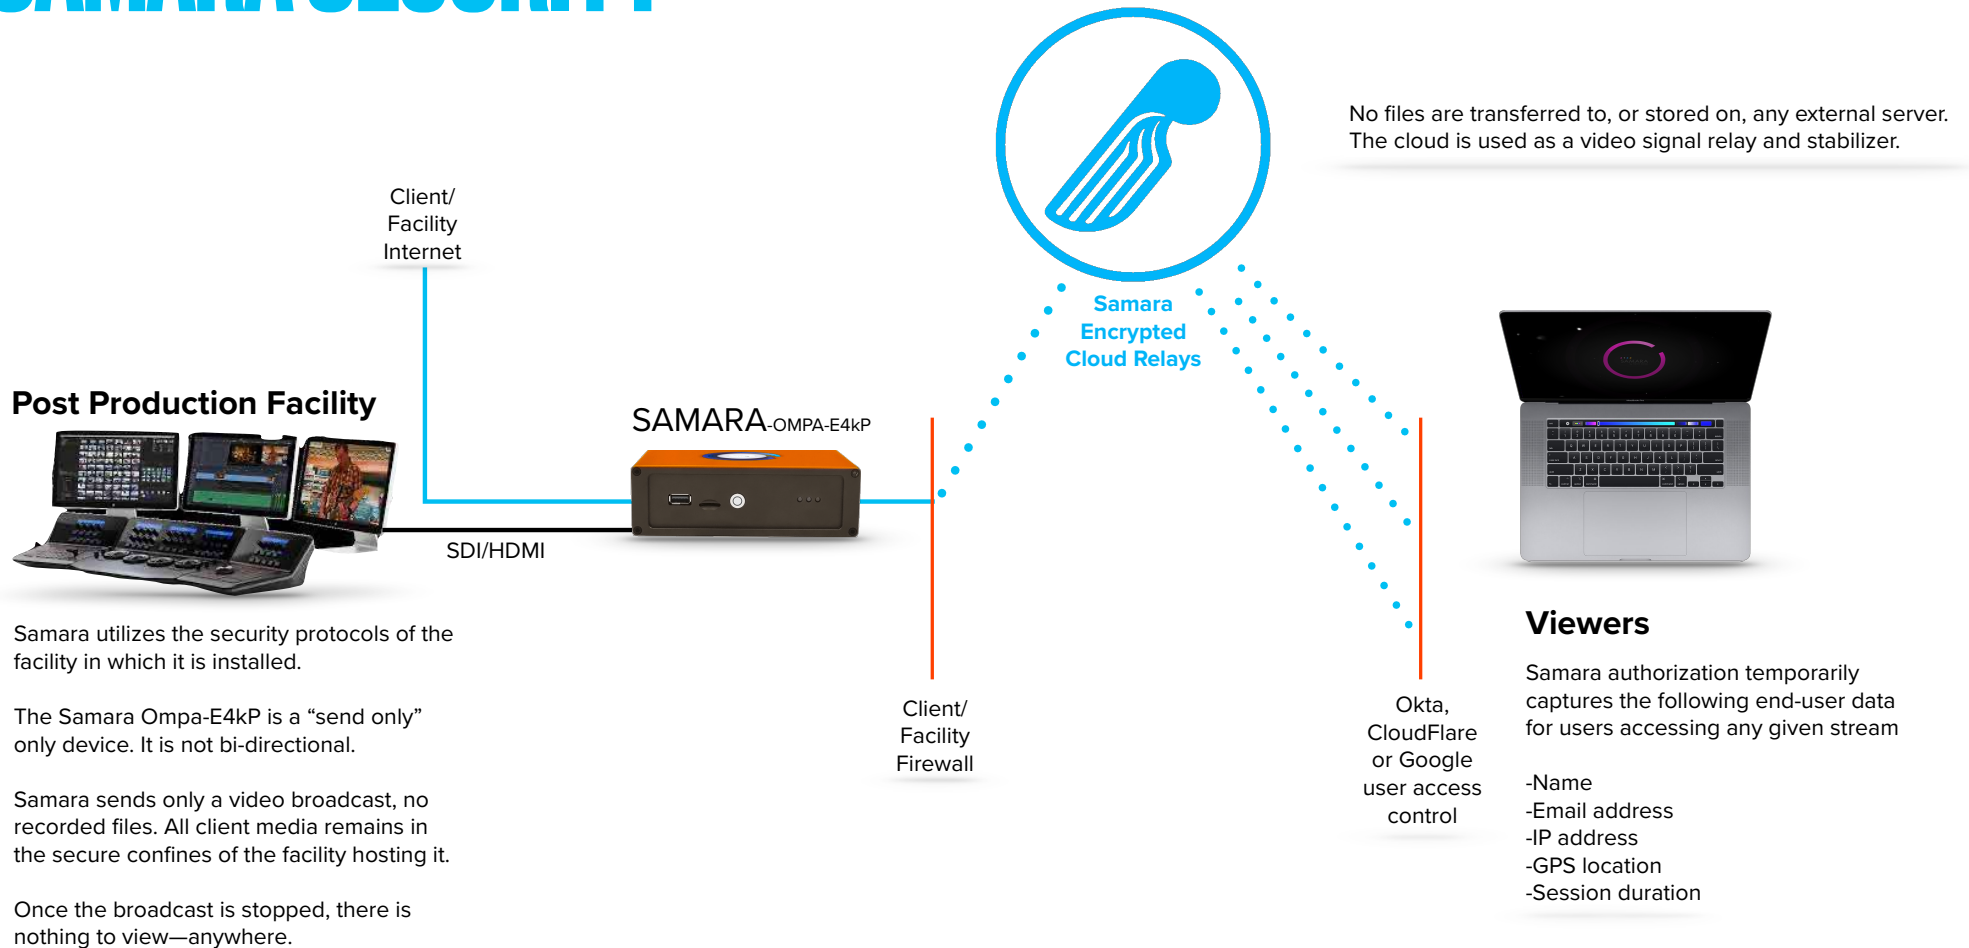

SAMARA SECURITY

Post Production Facility

Samara utilizes the security protocols of the facility in which it is installed.

The Samara Ompa-E4kP is a “send only” only device. It is not bi-directional.

Samara sends only a video broadcast, no recorded files. All client media remains in the secure confines of the facility hosting it.

Once the broadcast is stopped, there is nothing to view—anywhere.

Viewers

Samara authorization temporarily captures the following end-user data for users accessing any given stream

- Name
- Email address
- IP address
- GPS location
- Session duration